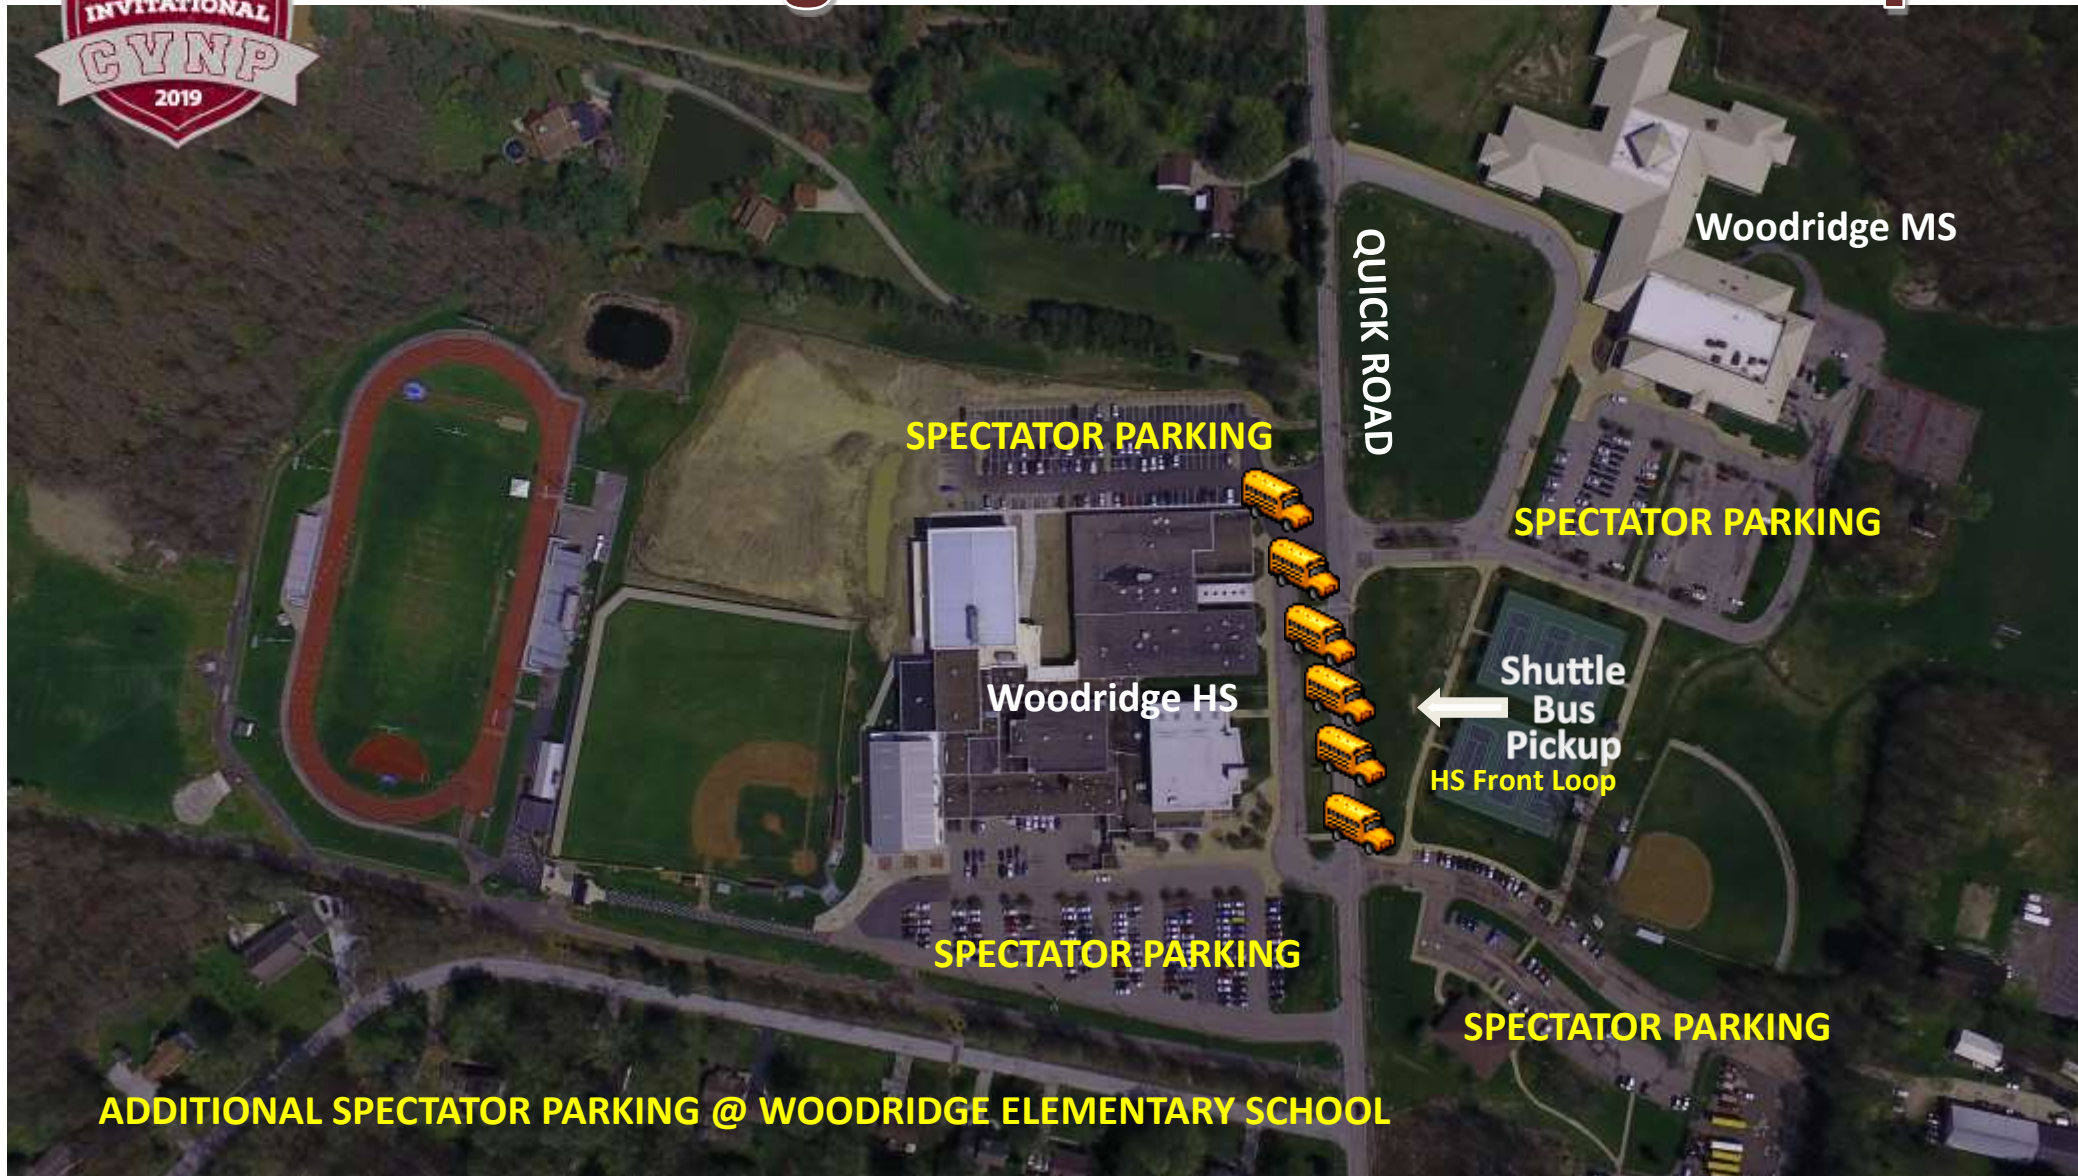

Woodridge XC Invitational Map

Addresses:

Woodridge HS: 4440 Quick Road, Peninsula, OH 44264

Woodridge MS: 4451 Quick Road, Peninsula, OH 44264

Woodridge ES: 4351 Quick Road, Peninsula, OH 44264

Race Site Address (No Spectator Parking):

Cuyahoga Valley National Park– Kendal Hills at Pine Hollow

5465 Quick Rd, Peninsula, OH 44264